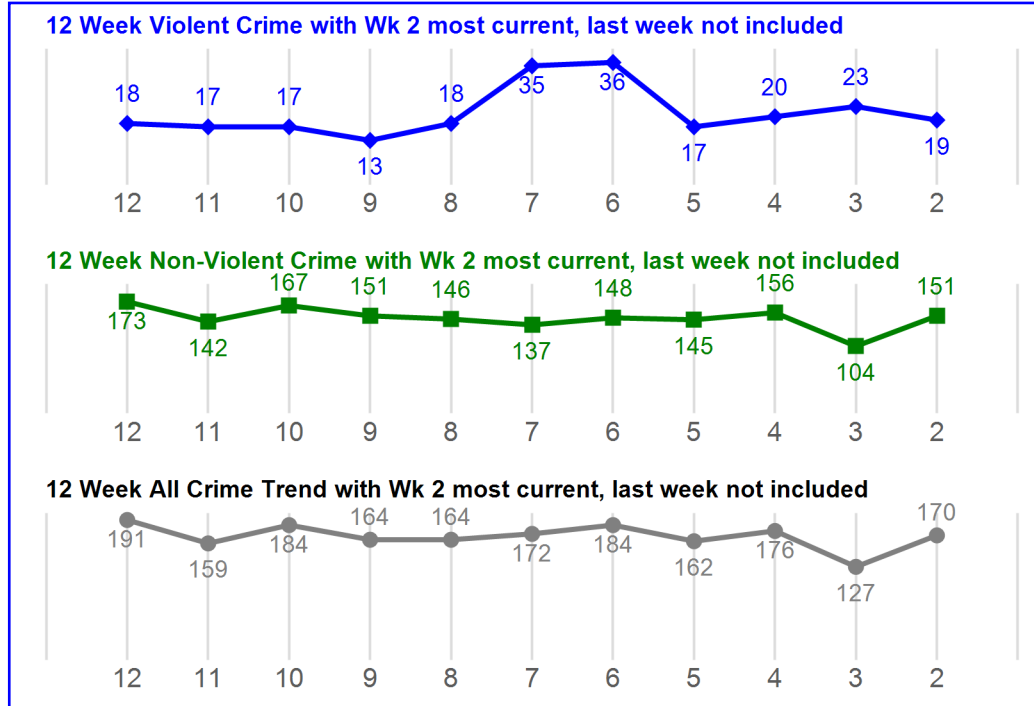

Dallas Police Department Call, Crime, and Arrest Dashboard

Reports as of: Saturday, April 29, 2023

Response Times MTD and YTD

Priority	MTD	Over /Under vs Lst Yr	YTD	Over /Under vs Lst Yr
1	8.21	-0.37 ▼	8.52	0.00
2	57.90	21.37 ▲	48.70	12.83 ▲
3	353.01	180.72 ▲	285.68	148.38 ▲
4	582.74	348.91 ▲	442.98	230.64 ▲

Over / Under compared to Last Year NOT GOALS

Dispatched Calls for Service MTD and YTD

Priority	MTD	% Chg	YTD	% Chg
1	424	-1.85% ▼	1654	10.78% ▲
2	3255	0.99% ▲	12754	6.08% ▲
3	1894	-5.30% ▼	7869	-0.16% ▼
4	863	-21.47% ▼	3406	-16.03% ▼
Total All	6436	-4.71% ▼	25683	0.90% ▲

NORTHWEST

NIBRS Administrative Report MTD and YTD

Crime Against	MTD	% Chg	YTD	% Chg
PERSON	243	-6.54% ▼	971	-4.43% ▼
PROPERTY	695	-20.48% ▼	3187	-7.49% ▼
SOCIETY	209	8.29% ▲	793	18.18% ▲
Total	1147	-13.56% ▼	4951	-3.53% ▼

NIBRS Compstat Daily Report MTD and YTD

CRIME TYPE	MTD	% Chg	YTD	% Chg
Non-Violent	549	-16.44% ▼	2500	-3.62% ▼
Violent	81	-19.00% ▼	364	-2.41% ▼
TOTAL	630	-16.78% ▼	2864	-3.47% ▼

Gun Crime- Offenses Involving Guns MTD and YTD

Crime Category	MTD	% Chg	YTD	% Chg
ASSAULT OFFENSES	29	-14.71% ▼	117	1.74% ▲
HOMICIDE OFFENSES	5	>100%	13	>100%
ROBBERY	15	-28.57% ▼	63	-16.00% ▼
SEX OFFENSES	0	-100.00% ▼	2	-60.00% ▼
Total	49	-14.04% ▼	195	-1.52% ▼

Arrest Summary MTD and YTD

Arrest Crime Against	MTD	% Chg	YTD	% Chg
PERSON	60	11.11% ▲	252	12.50% ▲
PROPERTY	39	-26.42% ▼	173	-1.70% ▼
SOCIETY	130	-5.11% ▼	580	11.97% ▲
Other Misc	173	-7.98% ▼	688	-7.65% ▼
TOTAL ARRESTS	402	-6.94% ▼	1693	1.80% ▲

Family Violence Offense MTD and YTD

Crime Category	MTD	% Chg	YTD	% Chg
ASSAULT OFFENSES	111	11.00% ▲	409	-8.09% ▼
HOMICIDE OFFENSES	0	NC	1	NC
KIDNAPPING/ ABDUCTION	2	NC	9	50.00% ▲
SEX OFFENSES	1	-66.67% ▼	10	-9.09% ▼
Total	114	10.68% ▲	429	-7.14% ▼