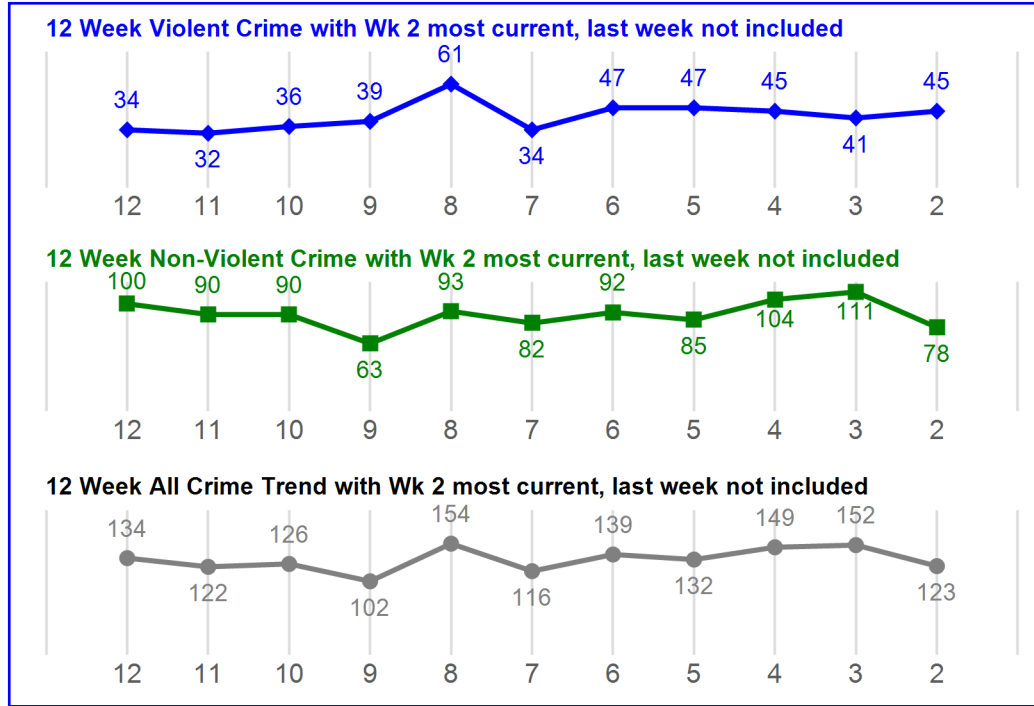

Dallas Police Department Call, Crime, and Arrest Dashboard

Reports as of: Saturday, April 29, 2023

Response Times MTD and YTD

Priority	MTD	Over /Under vs Lst Yr	YTD	Over /Under vs Lst Yr
1	11.69	2.59 ▲	11.03	2.39 ▲
2	200.83	113.87 ▲	156.97	95.02 ▲
3	1712.44	1257.75	1030.09	741.97
4	1590.76	1027.81	1040.71	677.52

Over / Under compared to Last Year NOT GOALS

Dispatched Calls for Service MTD and YTD

Priority	MTD	% Chg	YTD	% Chg
1	570	11.11% ▲	1965	13.85% ▲
2	3527	-4.86% ▼	13622	2.21% ▲
3	1382	-17.69% ▼	5741	-14.16% ▼
4	952	-9.42% ▼	3675	-9.57% ▼
Total All	6431	-7.47% ▼	25003	-3.11% ▼

SOUTHEAST

NIBRS Administrative Report MTD and YTD

Crime Against	MTD	% Chg	YTD	% Chg
PERSON	369	-22.48% ▼	1640	-5.64% ▼
PROPERTY	560	-0.71% ▼	2229	1.69% ▲
SOCIETY	166	-0.60% ▼	623	-6.17% ▼
Total	1095	-9.28% ▼	4492	-2.22% ▼

NIBRS Compstat Daily Report MTD and YTD

CRIME TYPE	MTD	% Chg	YTD	% Chg
Non-Violent	375	1.08% ▲	1499	2.67% ▲
Violent	173	-22.07% ▼	754	1.07% ▲
TOTAL	548	-7.59% ▼	2253	2.13% ▲

Gun Crime- Offenses Involving Guns MTD and YTD

Crime Category	MTD	% Chg	YTD	% Chg
ASSAULT OFFENSES	76	-45.32% ▼	416	-6.52% ▼
HOMICIDE OFFENSES	3	-57.14% ▼	14	-12.50% ▼
ROBBERY	26	36.84% ▲	80	31.15% ▲
SEX OFFENSES	1	NC	3	>100%
Total	106	-35.76% ▼	513	-1.91% ▼

Arrest Summary MTD and YTD

Arrest Crime Against	MTD	% Chg	YTD	% Chg
PERSON	78	-25.00% ▼	401	-0.50% ▼
PROPERTY	33	10.00% ▲	133	26.67% ▲
SOCIETY	69	-26.60% ▼	311	-16.62% ▼
Other Misc	138	-22.91% ▼	612	-14.17% ▼
TOTAL ARRESTS	318	-21.87% ▼	1457	-8.59% ▼

Family Violence Offense MTD and YTD

Crime Category	MTD	% Chg	YTD	% Chg
ASSAULT OFFENSES	176	-14.15% ▼	815	-4.23% ▼
HOMICIDE OFFENSES	1	0.00%	3	0.00%
HUMAN TRAFFICKING	0	NC	0	-100.00% ▼
KIDNAPPING/ ABDUCTION	1	-50.00% ▼	3	-40.00% ▼
SEX OFFENSES	5	0.00%	31	40.91% ▲
Total	183	-14.08% ▼	852	-3.40% ▼