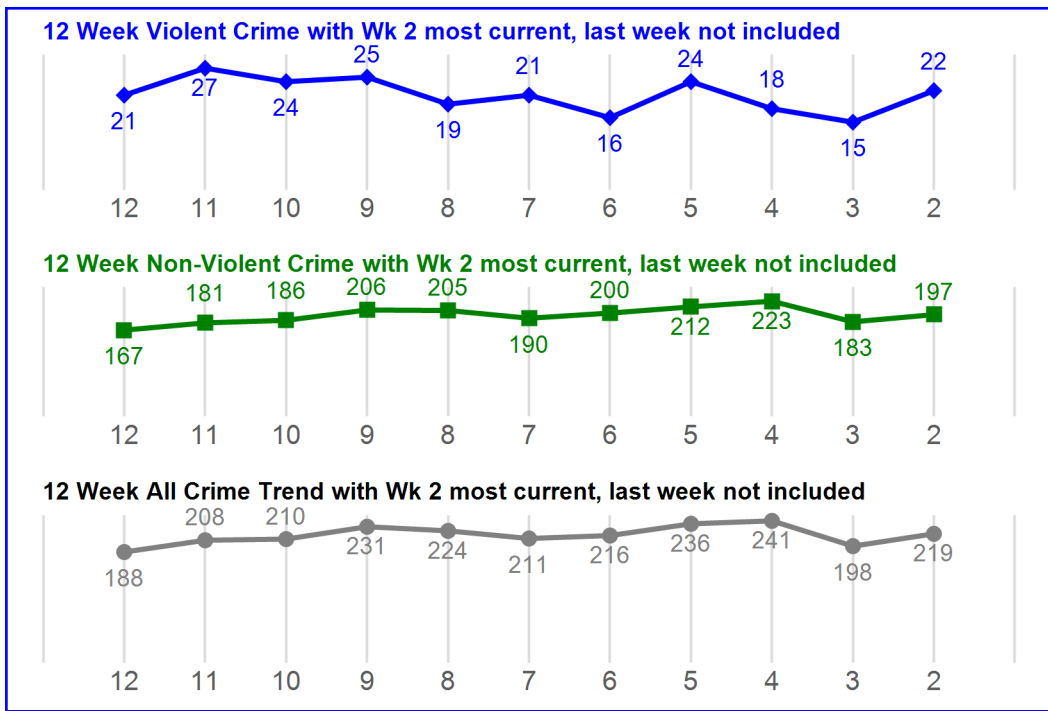

Dallas Police Department Call, Crime, and Arrest Dashboard

Reports as of: Saturday, April 29, 2023

Response Times MTD and YTD

Priority	MTD	Over /Under vs Lst Yr	YTD	Over /Under vs Lst Yr
1	8.08	1.73 ▲	7.71	1.09 ▲
2	36.49	6.03 ▲	38.03	8.62 ▲
3	154.51	47.04 ▲	163.73	74.88 ▲
4	248.39	92.97 ▲	264.00	132.20 ▲

Over / Under compared to Last Year NOT GOALS

Dispatched Calls for Service MTD and YTD

Priority	MTD	% Chg	YTD	% Chg
1	442	3.51% ▲	1591	3.24% ▲
2	3248	-6.61% ▼	13410	2.44% ▲
3	1873	-4.58% ▼	7139	-7.74% ▼
4	907	-12.11% ▼	3585	-12.20% ▼
Total All	6470	-6.23% ▼	25725	-2.75% ▼

CENTRAL

NIBRS Administrative Report MTD and YTD

Crime Against	MTD	% Chg	YTD	% Chg
PERSON	248	-4.25% ▼	1013	4.22% ▲
PROPERTY	937	-2.90% ▼	3807	-0.10% ▼
SOCIETY	167	29.46% ▲	696	39.20% ▲
Total	1352	-0.07%	5516	4.41% ▲

NIBRS Compstat Daily Report MTD and YTD

CRIME TYPE	MTD	% Chg	YTD	% Chg
Non-Violent	763	-4.74% ▼	3105	-0.29% ▼
Violent	80	-23.08% ▼	322	-6.40% ▼
TOTAL	843	-6.85% ▼	3427	-0.90% ▼

Gun Crime- Offenses Involving Guns MTD and YTD

Crime Category	MTD	% Chg	YTD	% Chg
ASSAULT OFFENSES	39	-20.41% ▼	148	-0.67% ▼
HOMICIDE OFFENSES	1	NC	7	0.00% ▬
ROBBERY	9	-57.14% ▼	33	-17.50% ▼
SEX OFFENSES	0	-100.00% ▼	2	100.00% ▲
Total	49	-30.99% ▼	190	-3.55% ▼

Arrest Summary MTD and YTD

Arrest Crime Against	MTD	% Chg	YTD	% Chg
PERSON	65	-13.33% ▼	294	6.14% ▲
PROPERTY	38	52.00% ▲	148	27.59% ▲
SOCIETY	122	-0.81% ▼	509	1.39% ▲
Other Misc	213	-17.76% ▼	865	-13.50% ▼
TOTAL ARRESTS	438	-9.13% ▼	1816	-4.17% ▼

Family Violence Offense MTD and YTD

Crime Category	MTD	% Chg	YTD	% Chg
ASSAULT OFFENSES	72	-4.00% ▼	361	-2.17% ▼
KIDNAPPING/ ABDUCTION	1	0.00% ▬	2	0.00% ▼
SEX OFFENSES	0	-100.00% ▼	9	-10.00% ▼
Total	73	-6.41% ▼	372	-2.36% ▼