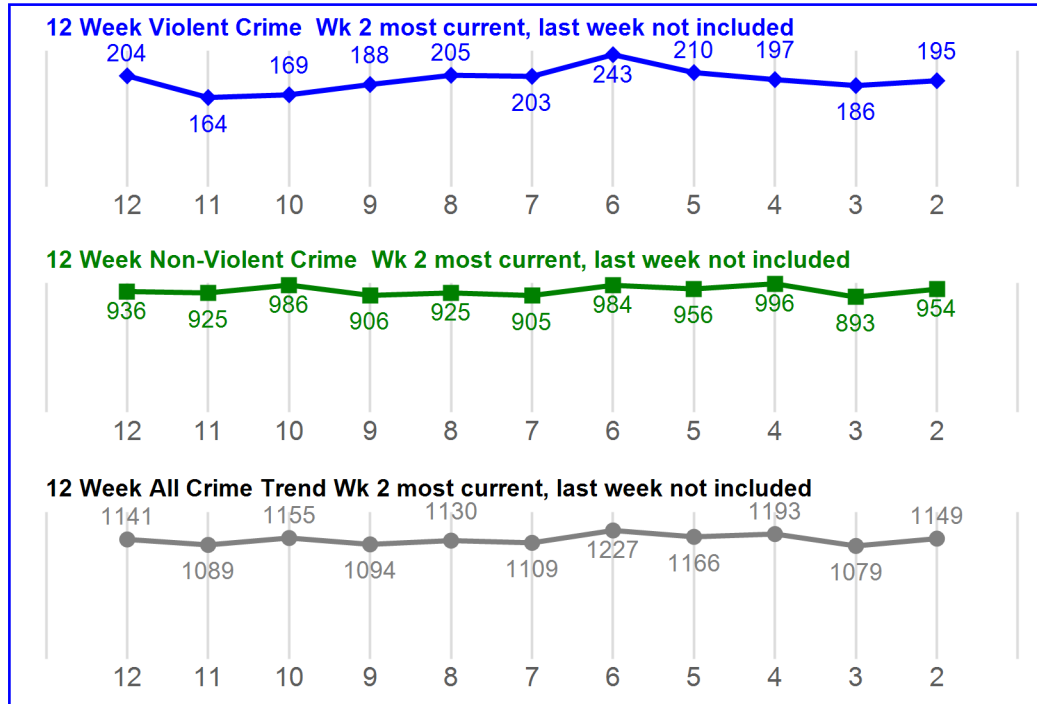

Dallas Police Department Call, Crime, and Arrest Dashboard

Reports as of: Saturday, April 29, 2023

Response Times MTD and YTD

Priority	MTD	Over /Under vs Lst Yr	YTD	Over /Under vs Lst Yr
1	10.27	1.65 ▲	10.07	1.73 ▲
2	108.65	57.22 ▲	91.12	46.78 ▲
3	730.42	469.54 ▲	580.98	368.61 ▲
4	716.21	388.25 ▲	597.76	323.46 ▲

Over / Under compared to Last Year NOT GOALS

Dispatched Calls for Service MTD and YTD

Priority	MTD	% Chg	YTD	% Chg
1	3385	7.60% ▲	12224	7.52% ▲
2	23737	-1.78% ▼	93306	3.38% ▲
3	11475	-10.22% ▼	46177	-8.45% ▼
4	6544	-15.01% ▼	25421	-12.78% ▼
Total All	45141	-5.55% ▼	177128	-2.25% ▼

CITY WIDE

NIBRS Administrative Report MTD and YTD

Crime Against	MTD	% Chg	YTD	% Chg
PERSON	2156	-12.29% ▼	8781	-6.07% ▼
PROPERTY	4948	-8.42% ▼	20491	-3.10% ▼
SOCIETY	1246	17.22% ▲	4589	10.90% ▲
Total	8350	-6.43% ▼	33861	-2.23% ▼

NIBRS Compstat Daily Report MTD and YTD

CRIME TYPE	MTD	% Chg	YTD	% Chg
Violent	752	-23.58% ▼	3274	-8.50% ▼
Non-Violent	3743	-7.24% ▼	15490	-1.94% ▼
TOTAL	4495	-10.44% ▼	18764	-3.15% ▼

Gun Crime- Offenses Involving Guns MTD and YTD

Crime Category	MTD	% Chg	YTD	% Chg
ASSAULT OFFENSES	351	-31.58% ▼	1608	-11.11% ▼
HOMICIDE OFFENSES	18	12.50% ▲	80	26.98% ▲
ROBBERY	116	-13.43% ▼	417	-10.90% ▼
SEX OFFENSES	1	-66.67% ▼	9	-25.00% ▼
Total	486	-27.03% ▼	2114	-10.12% ▼

Arrest Summary MTD and YTD

Arrest Crime Against	MTD	% Chg	YTD	% Chg
PERSON	561	-6.81% ▼	2327	-0.04% ▼
PROPERTY	248	9.73% ▲	1015	14.30% ▲
SOCIETY	677	0.00% ▬	2688	0.34% ▲
Other Misc	1180	-10.47% ▼	4568	-12.96% ▼
Total Arrests	2666	-5.56% ▼	10598	-4.89% ▼

Family Violence Offense MTD and YTD

Crime Category	MTD	% Chg	YTD	% Chg
ASSAULT OFFENSES	1032	-5.15% ▼	4240	-7.48% ▼
HOMICIDE OFFENSES	2	100.00% ▲	9	-25.00% ▼
HUMAN TRAFFICKING	0	NC	1	0.00% ▬
KIDNAPPING/ ABDUCTION	10	25.00% ▲	39	21.88% ▲
SEX OFFENSES	18	-57.14% ▼	122	-12.23% ▼
Total	1062	-6.76% ▼	4411	-7.47% ▼