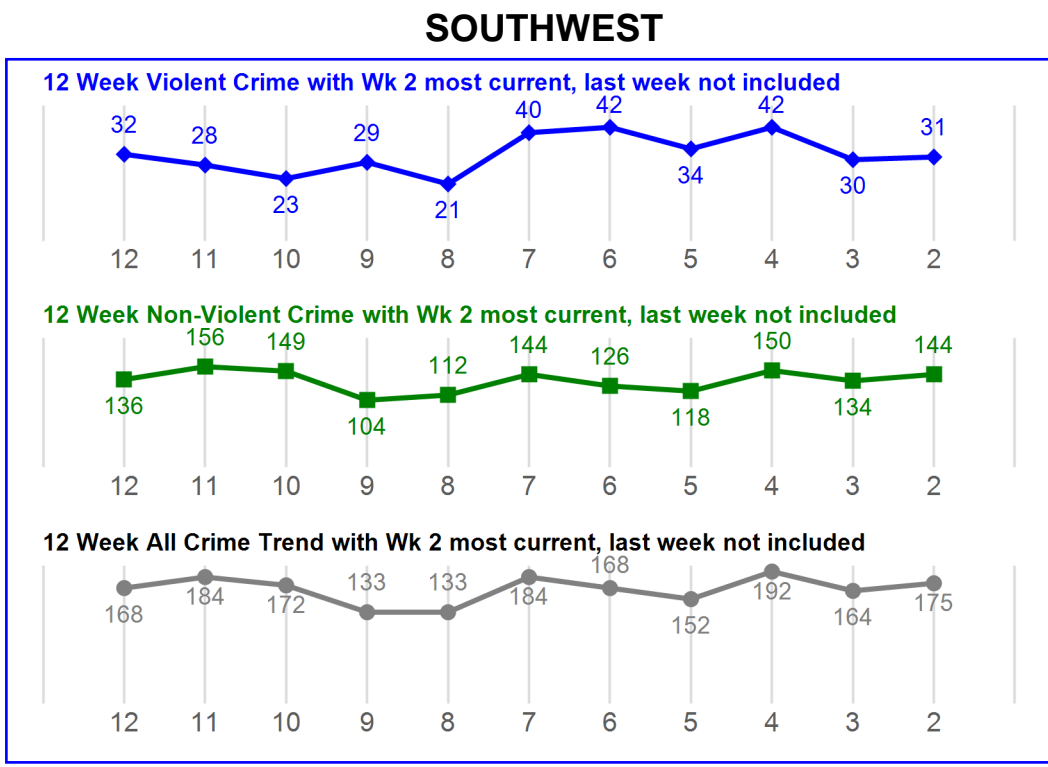

Dallas Police Department Call, Crime, and Arrest Dashboard

Reports as of: Saturday, April 29, 2023

Response Times MTD and YTD

Priority	MTD	Over/Under vs Lst Yr	YTD	Over/Under vs Lst Yr
1	11.25	2.33 ▲	11.05	2.45 ▲
2	98.65	57.13 ▲	90.68	51.87 ▲
3	423.50	248.09 ▲	393.74	241.38 ▲
4	441.18	210.70 ▲	421.11	225.58 ▲

Over / Under compared to Last Year NOT GOALS

Dispatched Calls for Service MTD and YTD

Priority	MTD	% Chg	YTD	% Chg
1	533	21.41% ▲	1835	8.84% ▲
2	3493	-4.17% ▼	13886	1.68% ▲
3	1741	-14.78% ▼	6857	-11.52% ▼
4	1120	-13.58% ▼	4170	-11.88% ▼
Total All	6887	-7.22% ▼	26748	-3.87% ▼

NIBRS Administrative Report MTD and YTD

Crime Against	MTD	% Chg	YTD	% Chg
PERSON	386	-2.03% ▼	1475	0.07% ▲
PROPERTY	748	-5.32% ▼	2962	-6.06% ▼
SOCIETY	262	55.95% ▲	899	30.67% ▲
Total	1396	3.25% ▲	5336	0.40% ▲

NIBRS Compstat Daily Report MTD and YTD

CRIME TYPE	MTD	% Chg	YTD	% Chg
Non-Violent	549	-6.47% ▼	2160	-6.74% ▼
Violent	119	-25.16% ▼	486	-10.50% ▼
TOTAL	668	-10.46% ▼	2646	-7.45% ▼

Gun Crime- Offenses Involving Guns MTD and YTD

Crime Category	MTD	% Chg	YTD	% Chg
ASSAULT OFFENSES	67	-26.37% ▼	269	-5.28% ▼
HOMICIDE OFFENSES	2	-33.33% ▼	11	22.22% ▲
ROBBERY	18	0.00% ▬	66	-22.35% ▼
SEX OFFENSES	0	-100.00% ▼	0	-100.00% ▼
Total	87	-23.01% ▼	346	-8.71% ▼

Arrest Summary MTD and YTD

Arrest Crime Against	MTD	% Chg	YTD	% Chg
PERSON	95	4.40% ▲	365	5.19% ▲
PROPERTY	36	20.00% ▲	168	22.63% ▲
SOCIETY	111	37.04% ▲	419	17.04% ▲
Other Misc	189	5.00% ▲	698	2.20% ▲
TOTAL ARRESTS	431	12.83% ▲	1650	8.20% ▲

Family Violence Offense MTD and YTD

Crime Category	MTD	% Chg	YTD	% Chg
ASSAULT OFFENSES	190	2.70% ▲	744	-3.75% ▼
HOMICIDE OFFENSES	1	NC	2	100.00% ▲
HUMAN TRAFFICKING	0	NC	1	NC
KIDNAPPING/ ABDUCTION	3	50.00% ▲	12	>100%
SEX OFFENSES	2	-50.00% ▼	21	40.00% ▲
Total	196	2.62% ▲	780	-1.76% ▼