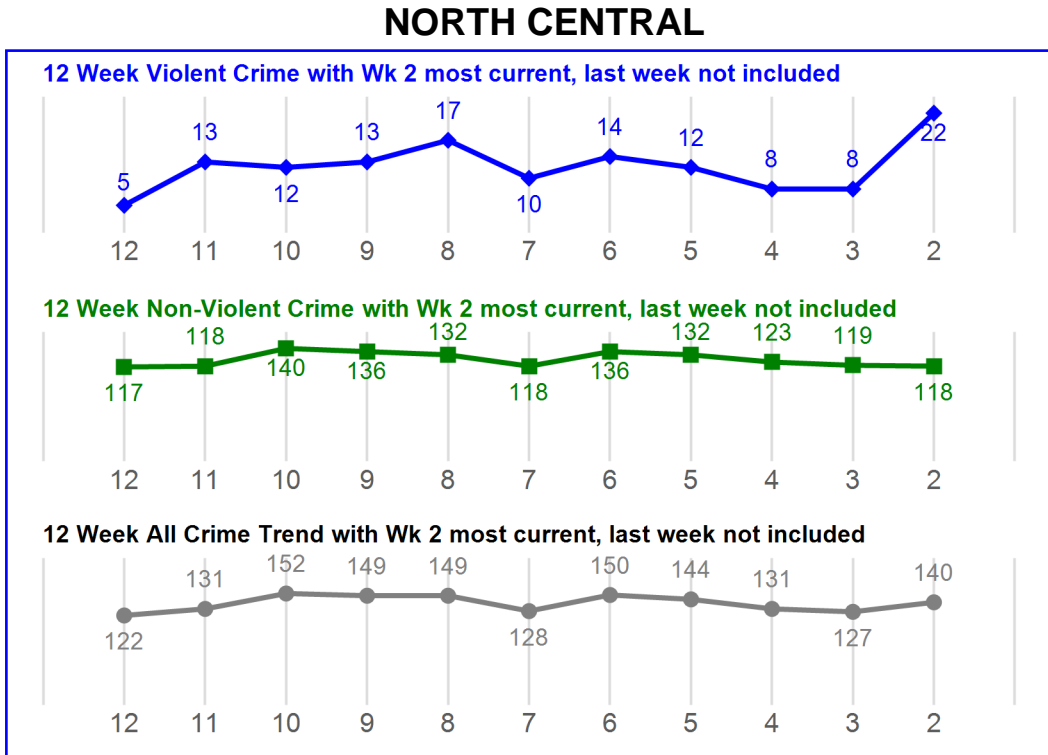

Dallas Police Department Call, Crime, and Arrest Dashboard

Reports as of: Saturday, April 29, 2023

Response Times MTD and YTD

Priority	MTD	Over/Under vs Lst Yr	YTD	Over/Under vs Lst Yr
1	8.41	-1.02 ▼	8.77	0.21 ▲
2	48.17	17.57 ▲	43.04	15.37 ▲
3	173.37	75.15 ▲	148.26	77.48 ▲
4	232.83	80.61 ▲	206.04	99.55 ▲

Over / Under compared to Last Year NOT GOALS

Dispatched Calls for Service MTD and YTD

Priority	MTD	% Chg	YTD	% Chg
1	316	-4.53% ▼	1105	-6.99% ▼
2	2616	5.23% ▲	10101	6.20% ▲
3	1406	-5.95% ▼	5770	-1.94% ▼
4	923	-13.50% ▼	3656	-6.38% ▼
Total All	5261	-2.19% ▼	20632	0.70% ▲

NIBRS Administrative Report MTD and YTD

Crime Against	MTD	% Chg	YTD	% Chg
PERSON	204	-15.00% ▼	800	-19.11% ▼
PROPERTY	618	-14.40% ▼	2696	2.39% ▲
SOCIETY	57	-24.00% ▼	224	-21.13% ▼
Total	879	-15.24% ▼	3720	-4.76% ▼

NIBRS Compstat Daily Report MTD and YTD

CRIME TYPE	MTD	% Chg	YTD	% Chg
Non-Violent	485	-14.61% ▼	2109	2.83% ▲
Violent	49	-33.78% ▼	220	-31.46% ▼
TOTAL	534	-16.82% ▼	2329	-1.81% ▼

Gun Crime- Offenses Involving Guns MTD and YTD

Crime Category	MTD	% Chg	YTD	% Chg
ASSAULT OFFENSES	28	-17.65% ▼	93	-41.14% ▼
HOMICIDE OFFENSES	1	NC	7	75.00% ▲
ROBBERY	5	-50.00% ▼	30	-14.29% ▼
SEX OFFENSES	0	NC	0	-100.00% ▼
Total	34	-22.73% ▼	130	-34.67% ▼

Arrest Summary MTD and YTD

Arrest Crime Against	MTD	% Chg	YTD	% Chg
PERSON	57	-12.31% ▼	219	-8.37% ▼
PROPERTY	22	4.76% ▲	90	30.43% ▲
SOCIETY	50	25.00% ▲	182	19.74% ▲
Other Misc	96	-23.81% ▼	331	-28.51% ▼
TOTAL ARRESTS	225	-10.71% ▼	822	-10.94% ▼

Family Violence Offense MTD and YTD

Crime Category	MTD	% Chg	YTD	% Chg
ASSAULT OFFENSES	111	-2.63% ▼	443	-14.48% ▼
HOMICIDE OFFENSES	0	NC	1	-50.00% ▼
KIDNAPPING/ ABDUCTION	1	0.00% ▬	2	-50.00% ▼
SEX OFFENSES	4	-33.33% ▼	8	-63.64% ▼
Total	116	-4.13% ▼	454	-16.85% ▼