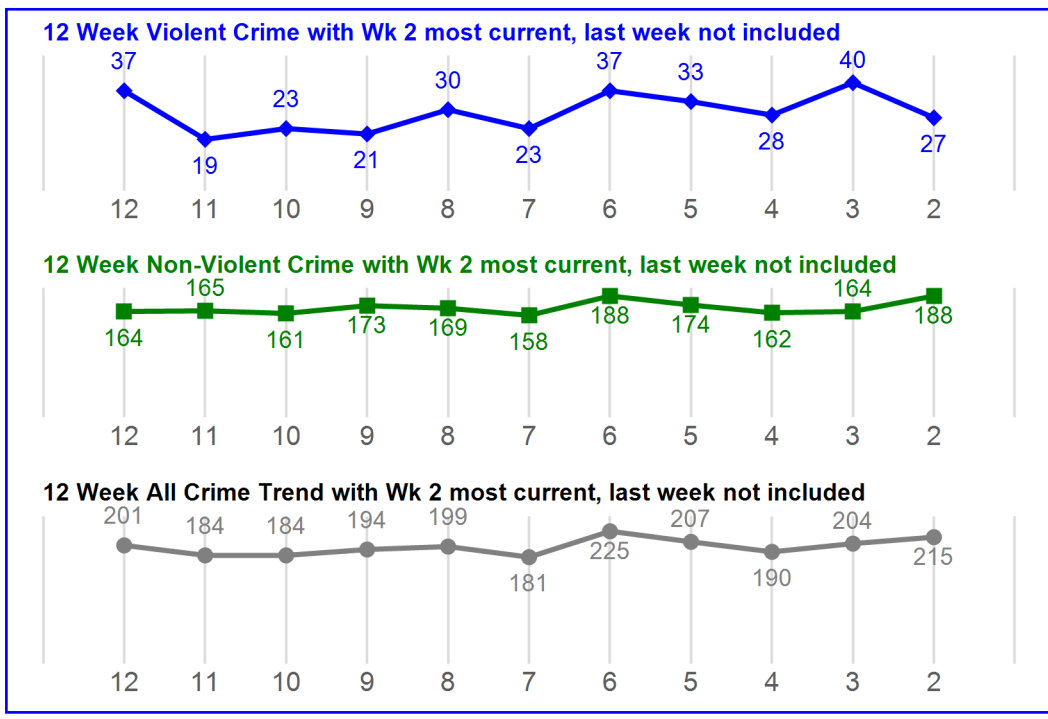

Dallas Police Department Call, Crime, and Arrest Dashboard

Reports as of: Saturday, April 29, 2023

Response Times MTD and YTD

Priority	MTD	Over/Under vs Lst Yr	YTD	Over/Under vs Lst Yr
1	9.90	2.01 ▲	9.78	1.56 ▲
2	168.48	110.78 ▲	127.18	70.19 ▲
3	2030.42	1479.66 ▲	1,662.43	1,162.10 ▲
4	1580.41	917.06 ▲	1,393.60	755.23 ▲

Over / Under compared to Last Year NOT GOALS

Dispatched Calls for Service MTD and YTD

Priority	MTD	% Chg	YTD	% Chg
1	583	21.46% ▲	2058	7.81% ▲
2	4227	0.02% ▲	16464	1.50% ▲
3	1729	-11.56% ▼	6967	-15.50% ▼
4	880	-20.15% ▼	3601	-18.05% ▼
Total All	7419	-4.43% ▼	29090	-5.45% ▼

NORTHEAST

NIBRS Administrative Report MTD and YTD

Crime Against	MTD	% Chg	YTD	% Chg
PERSON	327	-21.39% ▼	1387	-14.75% ▼
PROPERTY	904	0.89% ▲	3630	-2.37% ▼
SOCIETY	160	-3.61% ▼	597	-11.29% ▼
Total	1391	-5.89% ▼	5614	-6.71% ▼

NIBRS Compstat Daily Report MTD and YTD

CRIME TYPE	MTD	% Chg	YTD	% Chg
Non-Violent	696	7.41% ▲	2780	1.61% ▲
Violent	114	-16.79% ▼	479	-16.26% ▼
TOTAL	810	3.18% ▲	3259	-1.48% ▼

Gun Crime- Offenses Involving Guns MTD and YTD

Crime Category	MTD	% Chg	YTD	% Chg
ASSAULT OFFENSES	48	-20.00% ▼	211	-16.93% ▼
HOMICIDE OFFENSES	2	0.00% ▬	8	-20.00% ▼
ROBBERY	20	-25.93% ▼	73	-34.23% ▼
SEX OFFENSES	0	NC	0	NC
Total	70	-21.35% ▼	292	-22.13% ▼

Arrest Summary MTD and YTD

Arrest Crime Against	MTD	% Chg	YTD	% Chg
PERSON	81	-20.59% ▼	334	-20.48% ▼
PROPERTY	36	-14.29% ▼	138	-17.37% ▼
SOCIETY	82	-17.17% ▼	297	-19.07% ▼
Other Misc	170	-10.99% ▼	624	-22.96% ▼
TOTAL ARRESTS	369	-14.98% ▼	1393	-21.03% ▼

Family Violence Offense MTD and YTD

Crime Category	MTD	% Chg	YTD	% Chg
ASSAULT OFFENSES	161	-21.46% ▼	699	-19.66% ▼
HOMICIDE OFFENSES	0	NC	1	-66.67% ▼
KIDNAPPING/ ABDUCTION	2	0.00% ▬	8	0.00% ▬
SEX OFFENSES	2	-86.67% ▼	18	-55.00% ▼
Total	165	-25.68% ▼	726	-21.17% ▼