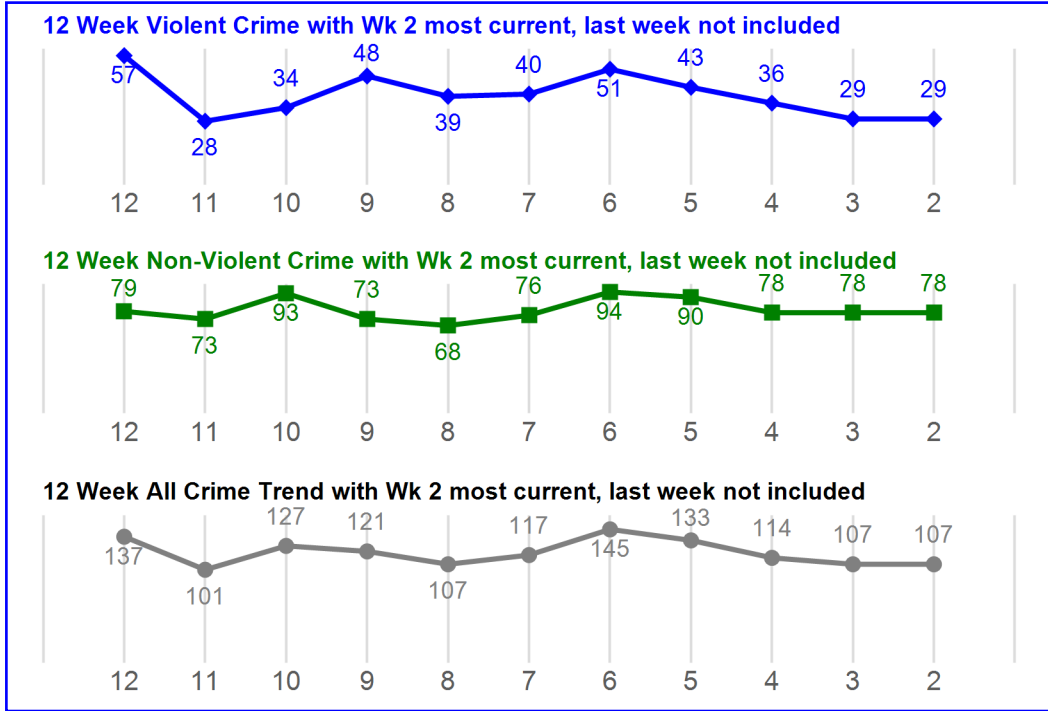

Dallas Police Department Call, Crime, and Arrest Dashboard

Reports as of: Saturday, April 29, 2023

Response Times MTD and YTD

Priority	MTD	Over /Under vs Lst Yr	YTD	Over /Under vs Lst Yr
1	12.77	2.93 ▲	12.34	3.26 ▲
2	113.67	46.75 ▲	110.57	58.58 ▲
3	402.18	139.38 ▲	389.63	177.85 ▲
4	412.76	85.45 ▲	428.38	160.80 ▲

Over / Under compared to Last Year NOT GOALS

Dispatched Calls for Service MTD and YTD

Priority	MTD	% Chg	YTD	% Chg
1	517	-1.34% ▼	2016	10.41% ▲
2	3371	-0.94% ▼	13069	5.14% ▲
3	1450	-11.91% ▼	5834	-6.69% ▼
4	899	-14.62% ▼	3328	-14.91% ▼
Total All	6237	-5.87% ▼	24247	-0.70% ▼

SOUTH CENTRAL

NIBRS Administrative Report MTD and YTD

Crime Against	MTD	% Chg	YTD	% Chg
PERSON	379	-8.23% ▼	1495	-2.42% ▼
PROPERTY	486	-17.91% ▼	1980	-9.75% ▼
SOCIETY	225	36.36% ▲	757	15.05% ▲
Total	1090	-6.84% ▼	4232	-3.47% ▼

NIBRS Compstat Daily Report MTD and YTD

CRIME TYPE	MTD	% Chg	YTD	% Chg
Non-Violent	326	-19.11% ▼	1337	-12.39% ▼
Violent	136	-27.66% ▼	649	-4.42% ▼
TOTAL	462	-21.83% ▼	1986	-9.93% ▼

Gun Crime- Offenses Involving Guns MTD and YTD

Crime Category	MTD	% Chg	YTD	% Chg
ASSAULT OFFENSES	64	-39.62% ▼	354	-12.38% ▼
HOMICIDE OFFENSES	4	33.33% ▲	20	42.86% ▲
ROBBERY	23	27.78% ▲	72	18.03% ▲
SEX OFFENSES	0	NC	2	0.00% ▬
Total	91	-28.35% ▼	448	-6.86% ▼

Arrest Summary MTD and YTD

Arrest Crime Against	MTD	% Chg	YTD	% Chg
PERSON	115	13.86% ▲	414	10.70% ▲
PROPERTY	37	>100% ▲	138	56.82% ▲
SOCIETY	108	10.20% ▲	369	-5.14% ▼
Other Misc	187	6.86% ▲	687	-9.61% ▼
TOTAL ARRESTS	447	14.03% ▲	1608	-0.19% ▼

Family Violence Offense MTD and YTD

Crime Category	MTD	% Chg	YTD	% Chg
ASSAULT OFFENSES	211	3.43% ▲	769	1.59% ▲
HOMICIDE OFFENSES	0	NC	1	-66.67% ▼
KIDNAPPING/ ABDUCTION	0	NC	3	50.00% ▲
SEX OFFENSES	4	-42.86% ▼	25	31.58% ▲
Total	215	1.90% ▲	798	2.18% ▲